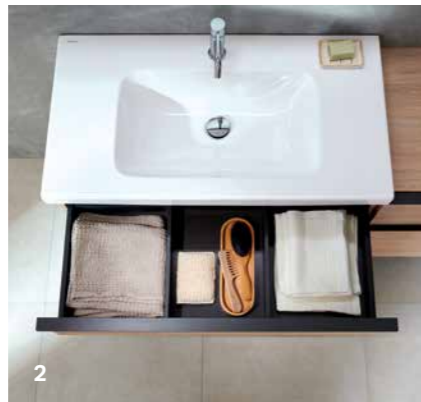

GEBERIT ICON BATHROOM FURNITURE

The drawers on the Geberit iCon washbasin, tall cabinets and low cabinets are equipped with a soft-closing mechanism. Closed and open furniture elements offer ample and practical storage space. They can be combined in many ways to create unique and effective room designs. By combining illuminated mirrors and side elements, it is possible to create interesting room highlights and visual connections to the low cabinets and tall cabinets.