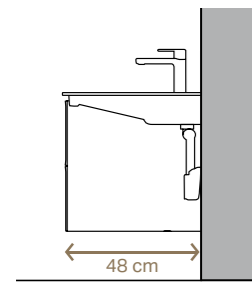

WHEN DESIGN AND FUNCTION BECOME ONE

ONE BATHROOM SERIES, TWO DRAINS, A RANGE OF DESIGN VARIANTS

HORIZONTAL DRAIN

Standard projection, 48 cm

Classic washbasin
W 50 cm, 60 cm, 75 cm, 90 cm, 105 cm, 120 cm
Available with or without a tap hole

Vanity basin
W 60 cm, 75 cm, 90 cm, 105 cm, 120 cm
Available with or without a tap hole

Lay-on washbasin
W 50 cm x D 40 cm
Available with or without a tap hole

Lay-on washbasin
W 50 cm x D 42 cm
Available with or without a tap hole