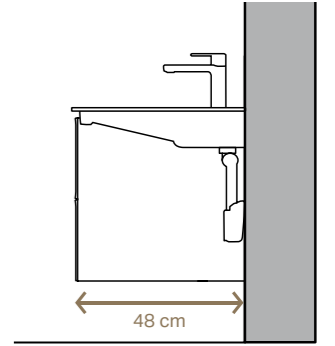

WHEN DESIGN AND FUNCTION BECOME ONE

WASHBASIN VARIETY WITH INNOVATIVE DRAIN

The Geberit ONE washbasins with a horizontal drain combine the highest design requirements with unique functionality.

The horizontal washbasin drain has been tailored to the design of the washbasins and is cleverly positioned at the back edge of the bowl. Its innovative technology creates more space in the drawers of the washbasin cabinet. By shifting it to the rear, the drain is not directly in the water jet's line of fire. This prevents water splashes from the drain, leading to a significant reduction in water and limescale residues and the amount of cleaning required. A magnetic attachment holds the cover exactly in position. Behind the cover is an easy-to-clean comb insert that effectively stops hair from entering and clogging the trap and discharge pipes. Despite the hidden overflow solution, the horizontal drain allows the washbasin to be filled with water.