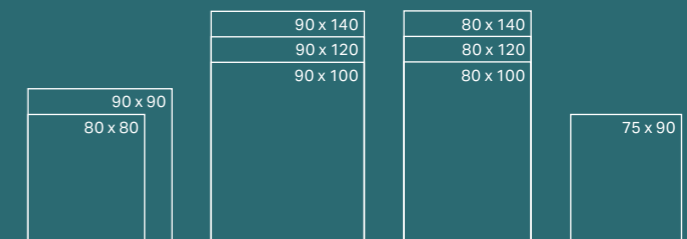

ELEGANT AND COST-EFFECTIVE SOLUTION

The rimless Geberit Nemea shower surface combines a pleasant feel with ease of cleaning and an attractive design. It is made of sanitary acrylic, which has proven itself in the bathroom for many years thanks to its resistance to ageing and its surface that is warm to the touch. Even minor scratches can be easily buffed out.

The drain is covered by a white disc with elegant chrome edging, under which a comb insert effectively stops hair from entering and clogging the drain.

Geberit Nemea is available in glossy or matt versions in the colour white alpine.

↑ Simple elegance that fits into any bathroom: The Geberit Nemea shower surface is available in nine different sizes and formats.