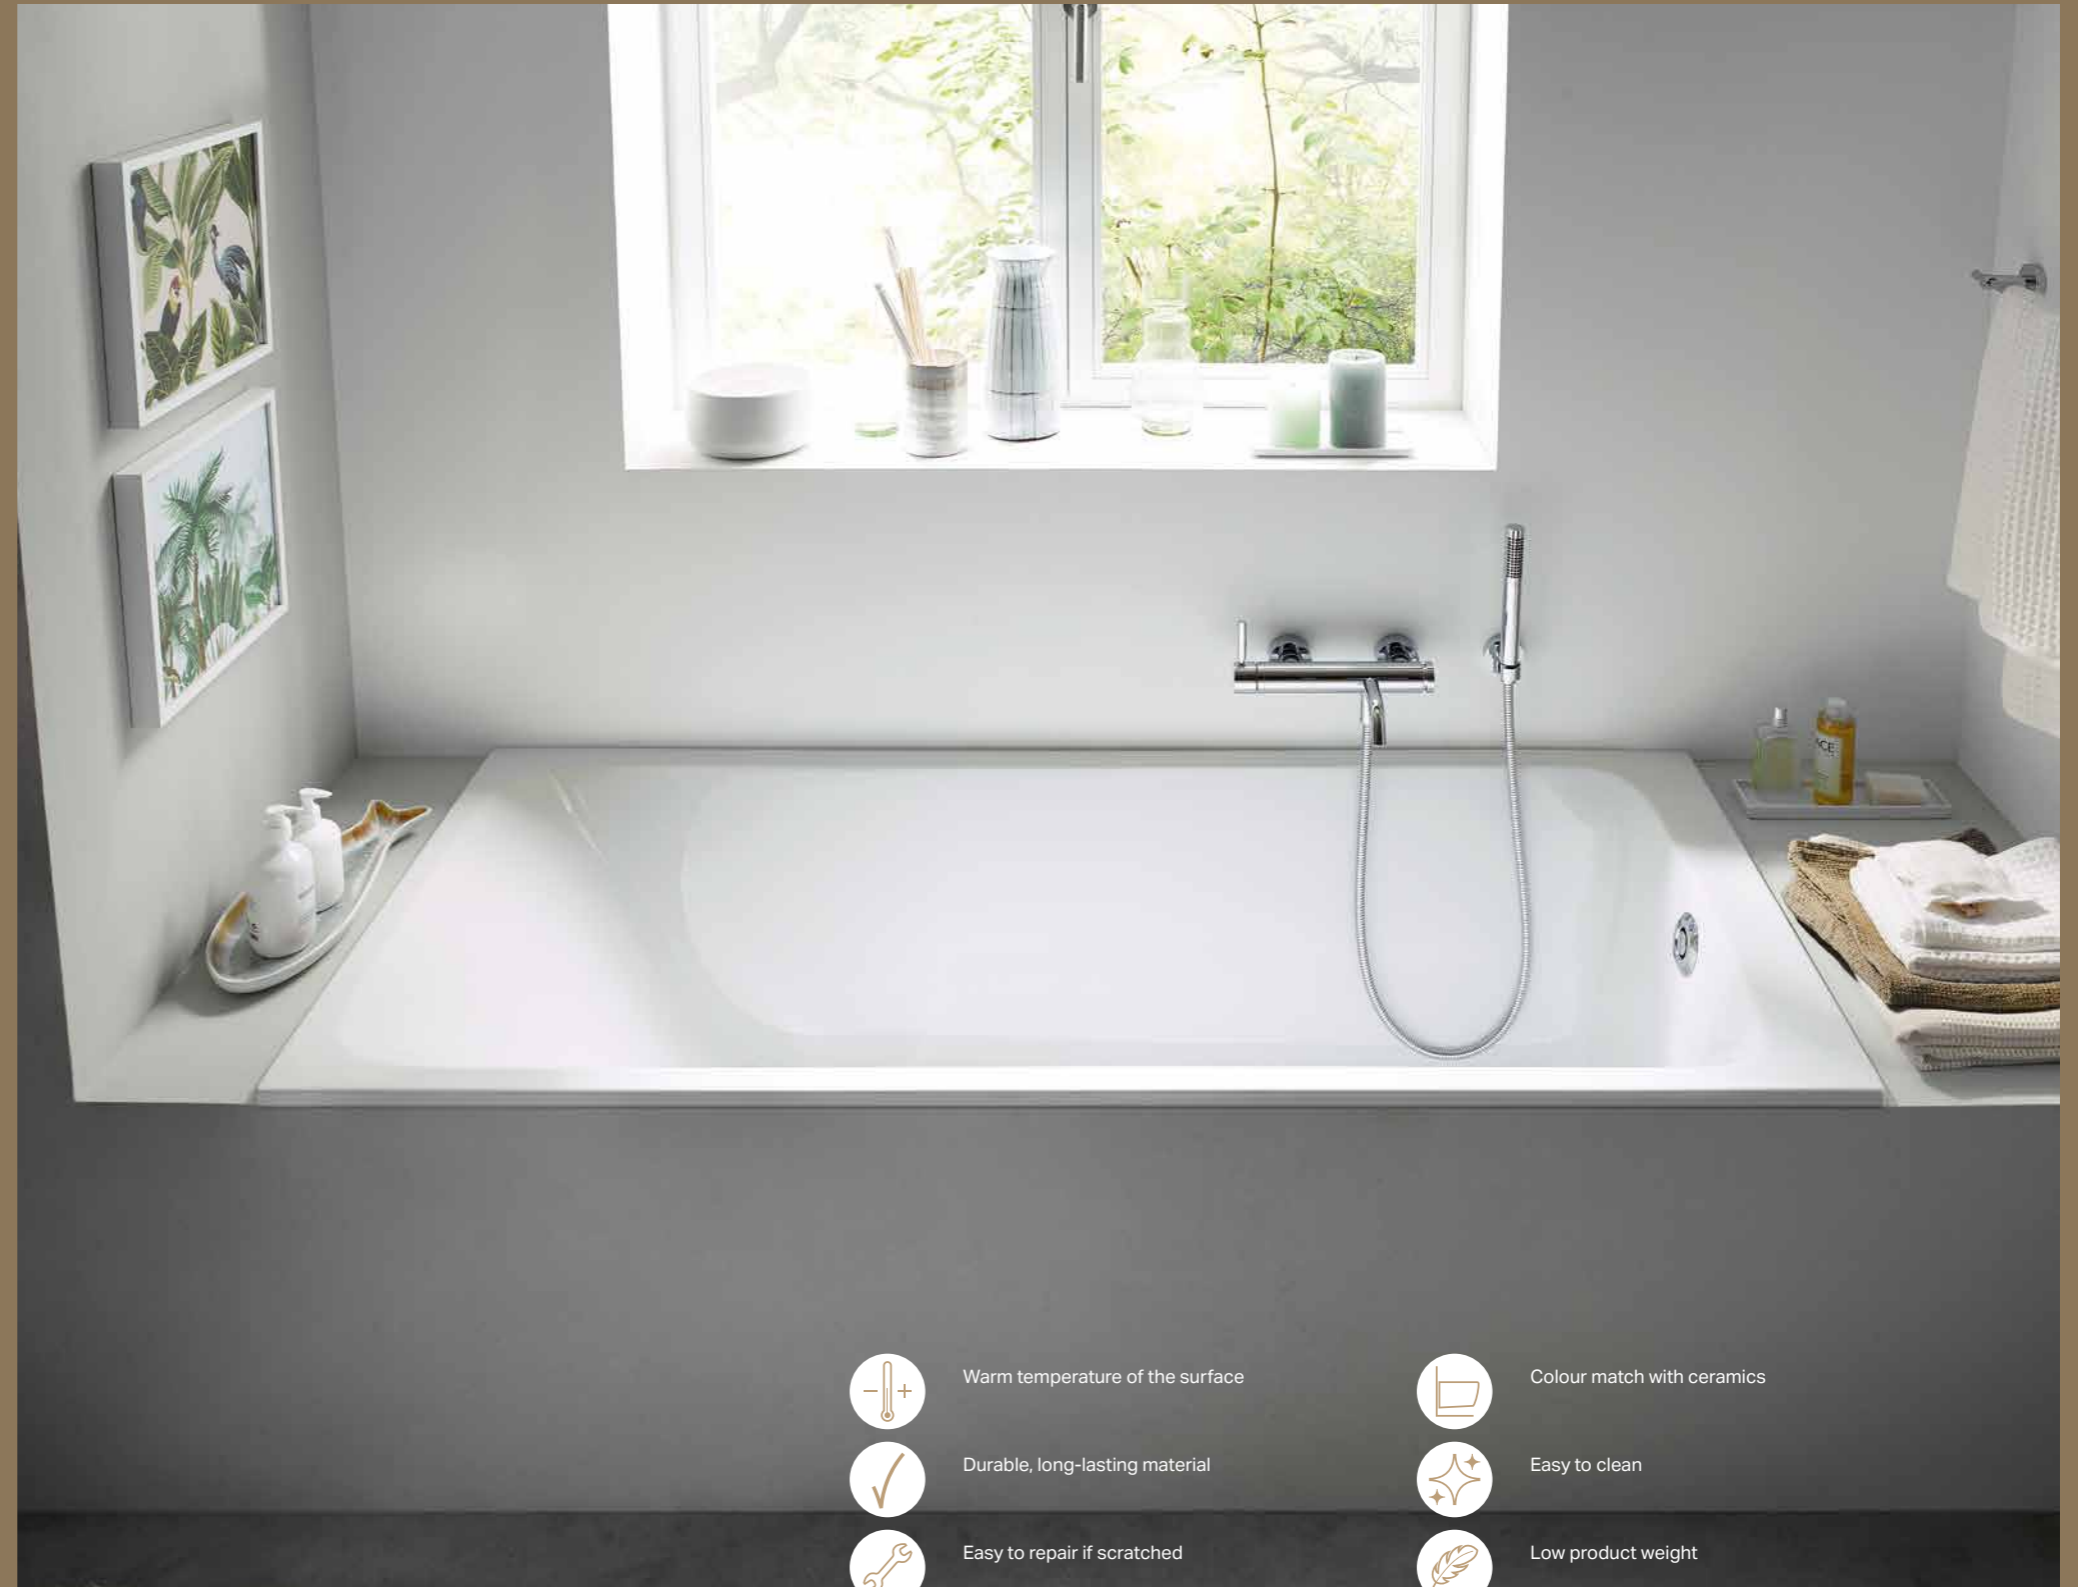

ELEGANT HARMONY

Geberit Tawa bathtub with slim rim and a new, minimalist bathtub drain with turn handle.

GEBERIT BATHTUBS

A pleasant warmth relaxes the limbs while enchanting fragrances pamper the senses. Taking a bath in your own bathroom means peace, tranquillity and relaxation. These are the most beautiful breaks that everyday life has to offer. Pure wellness in warm water.

STYLISH BATHING PLEASURE

Created in a soft organic design, the Geberit Soana bathtubs offer an indulgent bathing experience. The sense of well-being is supported by the smooth surface of the bath material, which keeps the water warmer for longer. The bathtub is available with a waste outlet in the middle or at the narrow end. The Geberit PushControl waste and overflow is the perfect addition, with the slim design matching the outstanding comfort of the bathtub.

GEBERIT TAWA BATHTUBS

PURE RELAXATION IN SOFT GEOMETRIC BATHING COMFORT

The bathtub Geberit Tawa features soft curves and a clear outer contour. As a rectangular bathtub single and duo, it comes in six sizes. The outlet of the single tubs is at the foot of the bath; they are extremely comfortable for one person lying down in the tub. The duo tubs are chamfered on both sides so that two people can sit or lie in the tub together comfortably. In this case, there is a central outlet.

Extremely narrow tub edge.

Warm temperature of the surface

Colour match with ceramics

Durable, long-lasting material

Easy to clean

Easy to repair if scratched

Low product weight

Acoustic and thermal insulation