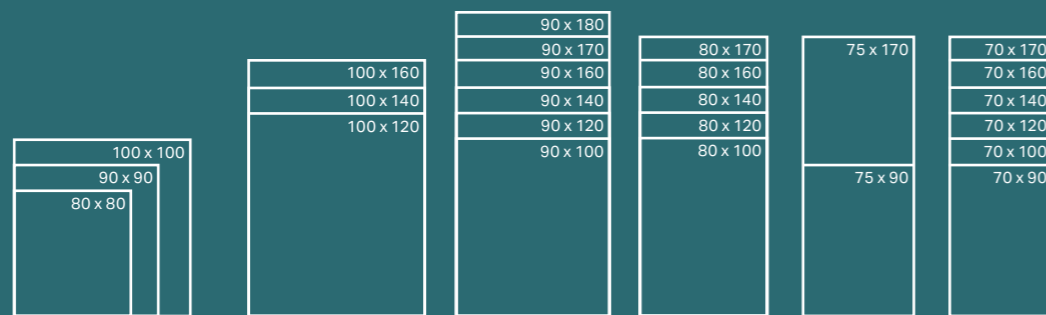

↑ Fine, attractive touch: the slim-line chrome ring which surrounds the white drain cover of the shower surface. The ring is also available in white, or in black on the black drain cover.

sizes in cm

GEBERIT NEMEA SHOWER SURFACE