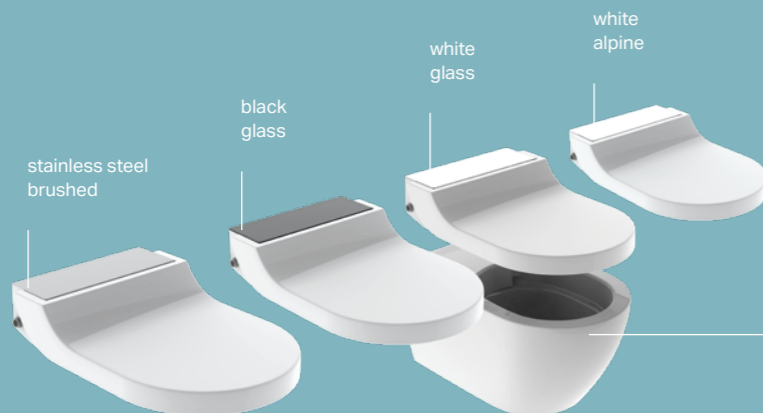

GEBERIT AQUACLEAN TUMA COMFORT IS AVAILABLE IN FOUR DESIGN COVERS:

Geberit AquaClean Tuma WC enhancement solution with standard WC ceramic appliance.

GEBERIT AQUACLEAN TUMA SURPRISINGLY VERSATILE

EQUIPMENT OF GEBERIT AQUACLEAN TUMA COMFORT AND CLASSIC

- WhirlSpray shower technology with five adjustable shower pressure settings
- Rimfree WC ceramic pan
- Individually adjustable spray arm position
- Adjustable water spray temperature
- Oscillating spray
- Descaling function
- SoftClosing
- QuickRelease function for the WC lid
- Energy-saving function
- Geberit App

ADDITIONAL COMFORT FUNCTIONS OF GEBERIT AQUACLEAN TUMA COMFORT

- Intuitive and clearly laid-out remote control
- Gently cleaning lady wash
- WC seat heating
- Dryer
- Odour extraction
- User detection
- Power & Connect Box