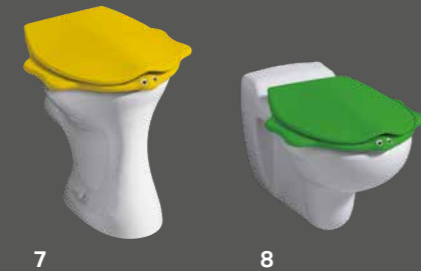

CHILD-FRIENDLY WCS AND ACCESSORIES

TOILET TRAINING MADE EASY
WC ceramic appliances with child-friendly heights and equipment help children to adapt to toilet training. The child-friendly WC ceramic appliance with feet is not just funny to look at, it also has a practical side: children whose feet do not yet touch the floor when they are sitting down can rest them on the appliance's feet. And with various surfaces and WC lids, everyone will find the perfect seat for the bathroom.

1 Inviting WC seat. **2** Small children can rest their feet on the WC ceramic appliance's feet. **3** The WC seat is easy to clean, hygienic and ergonomic. **4** The "ears" of the WC seat can be used as support handles. **5** Geberit baby washdown WC 280 mm. **6** Geberit child washdown WC 320 mm. **7** Geberit child washout WC 370 mm. **8** Geberit child wall-hung washdown WC.

5

6

7

8

- Child-friendly WC solutions
- WC seats for every age
- Child-friendly designs