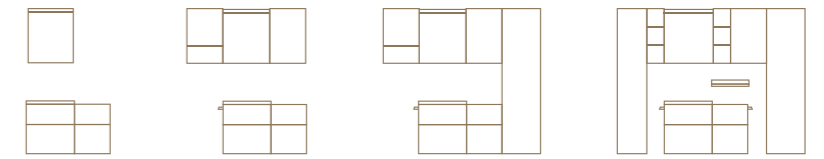

↑
COMBINATION POSSIBILITIES WITH GEBERIT OPTION PLUS
MIRROR ELEMENTS

The illuminated mirrors and mirror cabinets from the Geberit Option Plus product range harmonise perfectly with the Geberit iCon bathroom series. They offer diverse options for illuminating the washplace perfectly and enhancing it with additional comfort functions and added storage space. More information can be found from **page 178** on.

SLIMRIM
Vanity basins in SlimRim design
with a rim height of just 1.5 cm*.

LIGHTRIM
Washbasins in LightRim design
with a rim height of 5.5 cm.

CLASSIC
Standard washbasin
with a rim height of 9 cm.