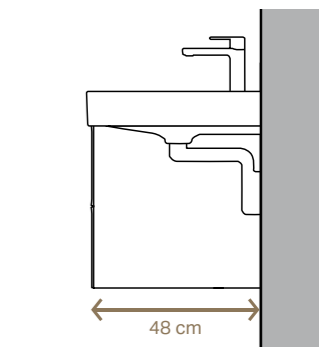

1 Washbasin with shelf on the side, taps and drain cover in black matt. **2** Elegantly integrated: Vanity basin with large shelves on the side. **3** Round lay-on washbasin with wall inlet. **4** Clear lines: Angular lay-on washbasin. **5** Water fun for two: Standard double washbasin with deck-mounted taps.

2