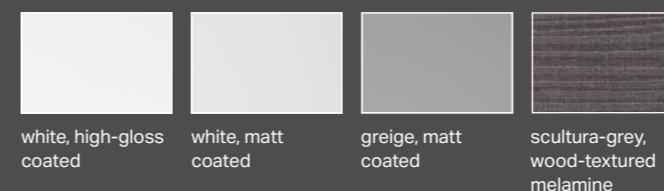

GEBERIT XENO² BATHROOM FURNITURE: COLOURS AND SURFACES

BODY/ FRONT

- Moisture-resistant
- Push-to-open
- SoftClosing drawers and doors/excerpts