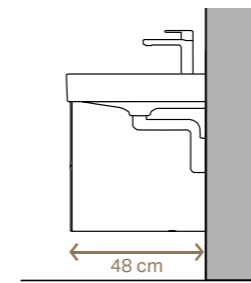

VERTICAL DRAIN

Standard projection, 48 cm

Classic washbasin
W 50 cm, 60 cm, 75 cm, 90 cm, 105 cm, 120 cm
Available with or without a tap hole

Vanity basin
W 60 cm, 75 cm, 90 cm, 105 cm, 120 cm
Available with or without a tap hole

Lay-on washbasin
W 50 cm x D 40 cm
Available with or without a tap hole

Lay-on washbasin
W 50 cm x D 42 cm
Available with or without a tap hole

Geberit ONE washbasins offer a variety of shapes and formats with different drains. Choose from classic washbasins, vanity basins with a slim rim and various lay-on washbasins.