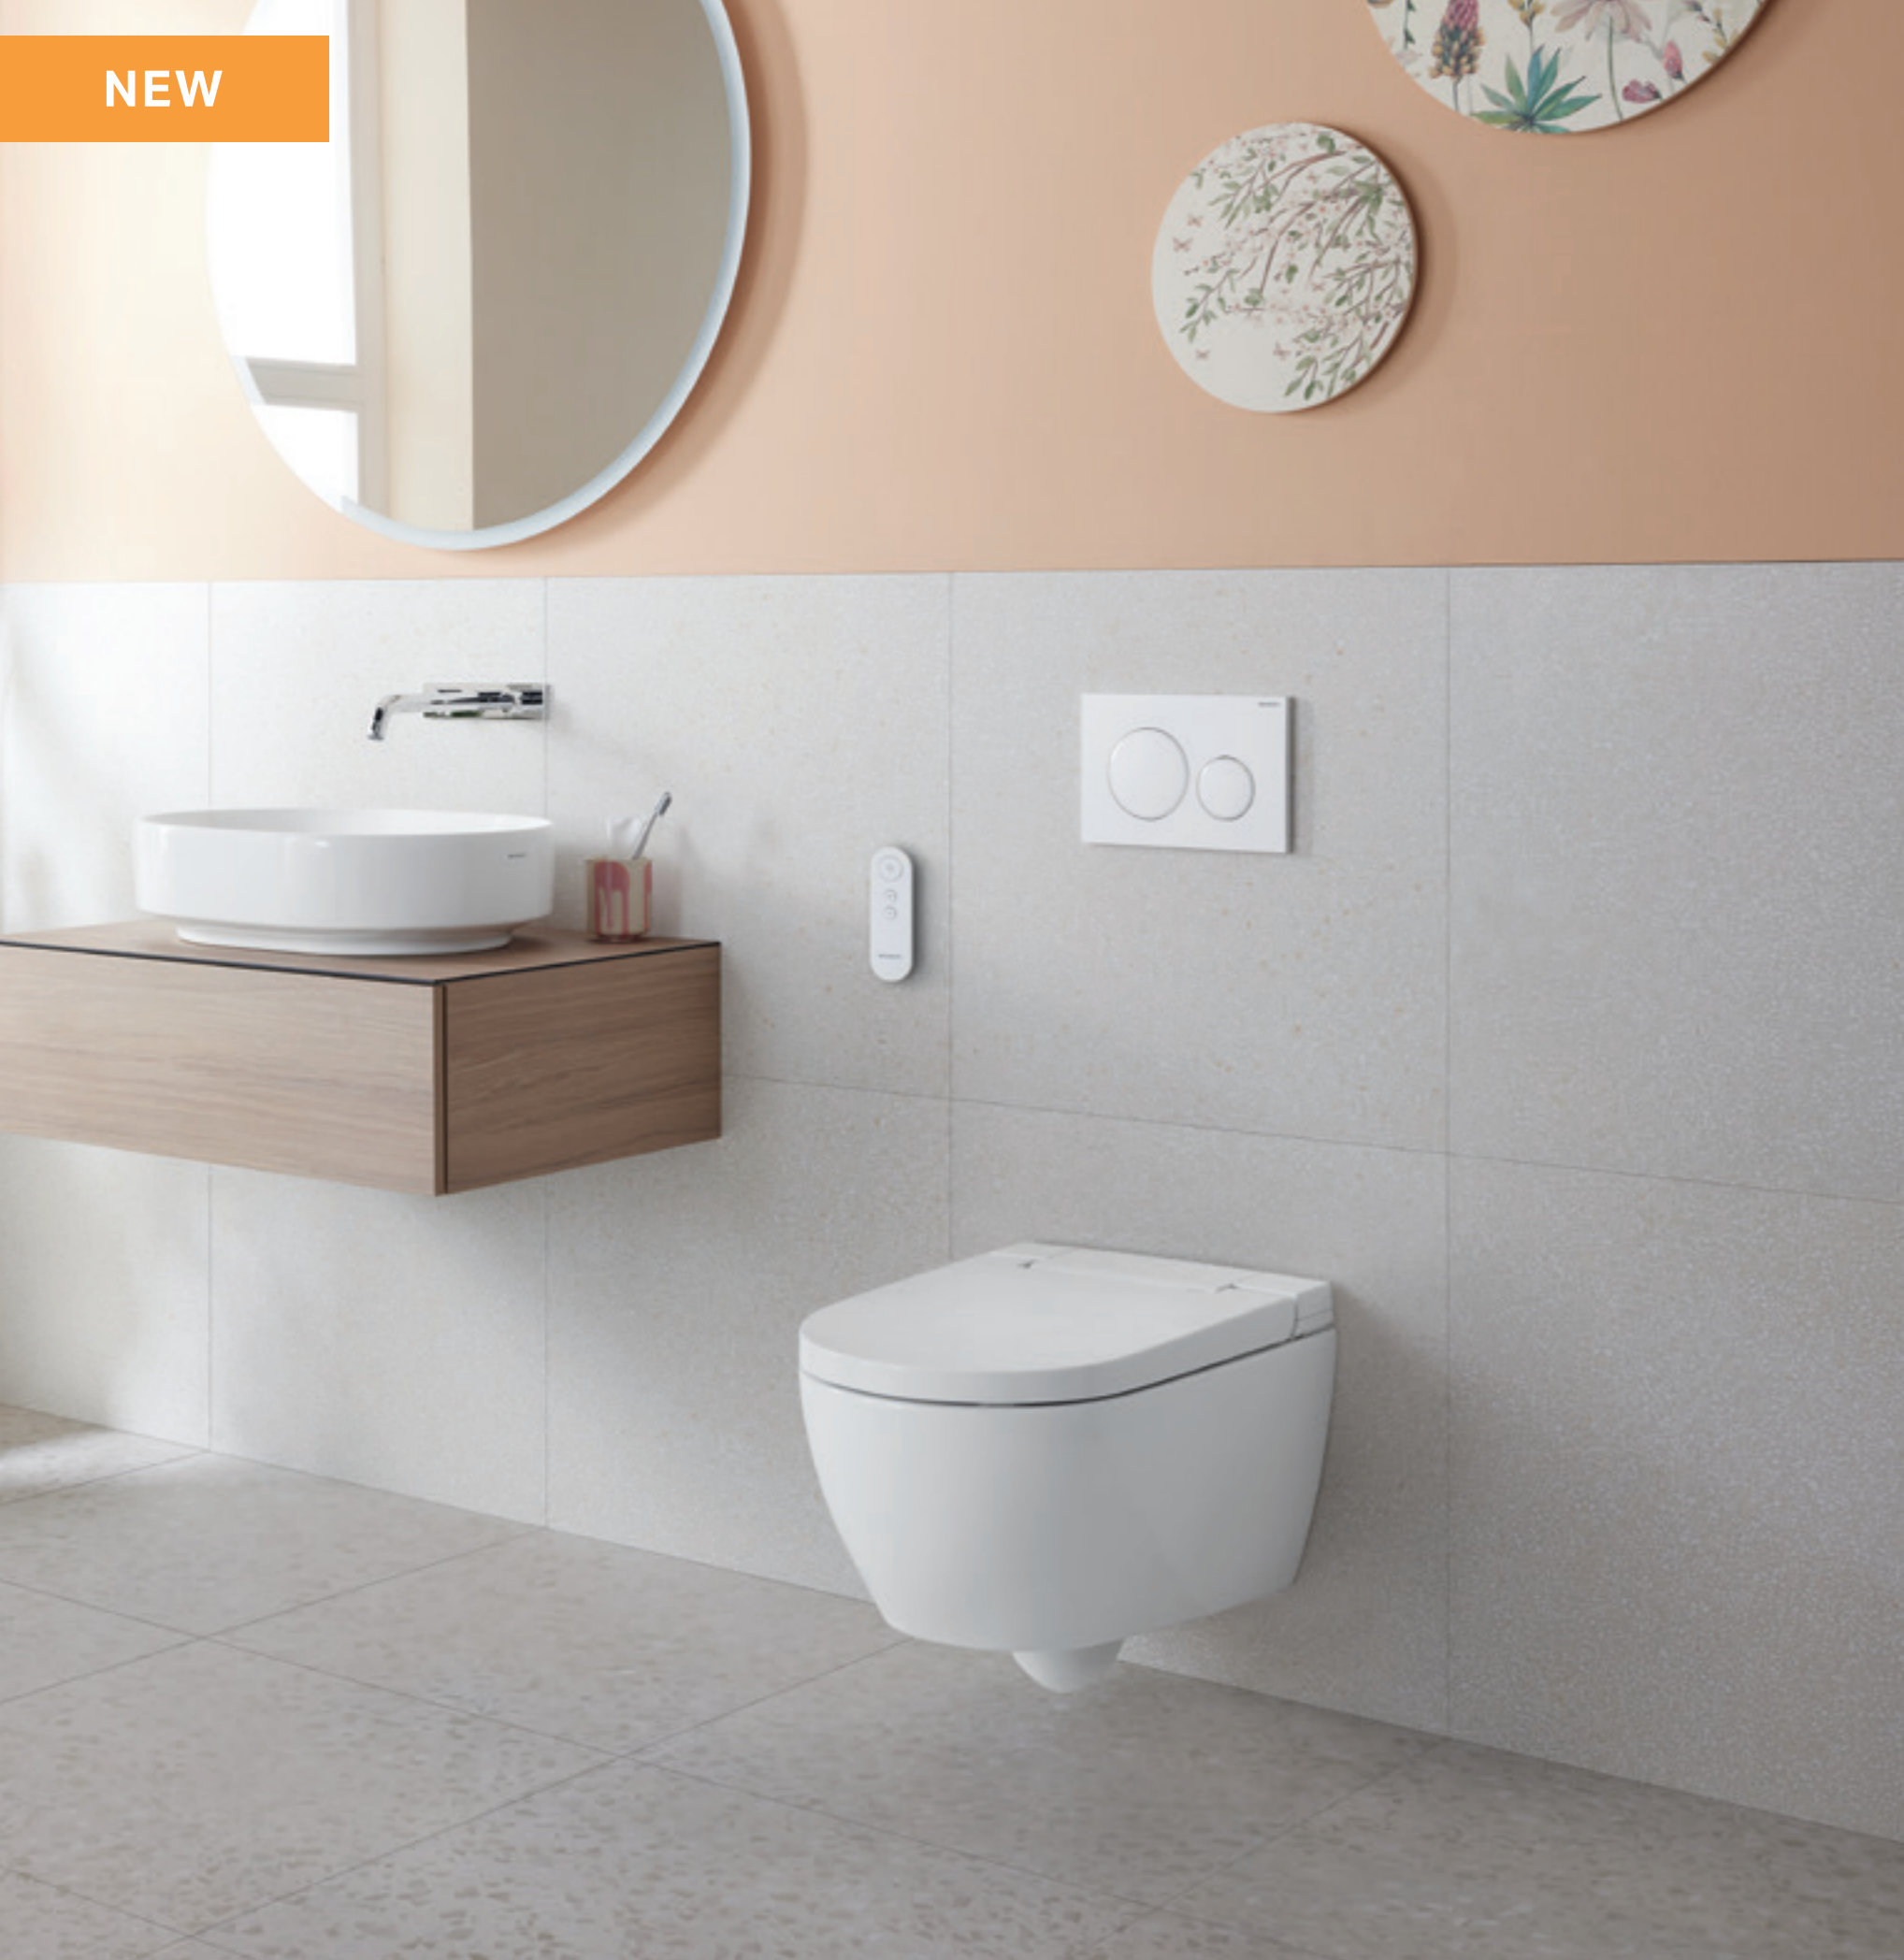

The adaptable shower toilet seat as a Classic or Comfort model features the same functions as the complete solution. Ideal for rented accommodation, since the enhancement solution can be quickly and easily installed on various existing WC ceramics without the need for any conversion work.

NEW

GEBERIT AQUACLEAN ALBA

PLEASANTLY SIMPLE

Introducing the AquaClean Alba shower toilet: Geberit's simple yet elegant addition to the AquaClean product family that makes for the perfect entry-level model. Its fundamental functions coupled with a sleek and elegant design make it the perfect addition to any bathroom. The new AquaClean Alba features the revolutionary and patented WhirlSpray shower technology. As for the effective TurboFlush technology, this ensures particularly quiet and thorough flushing out of the rimless WC ceramic appliance.