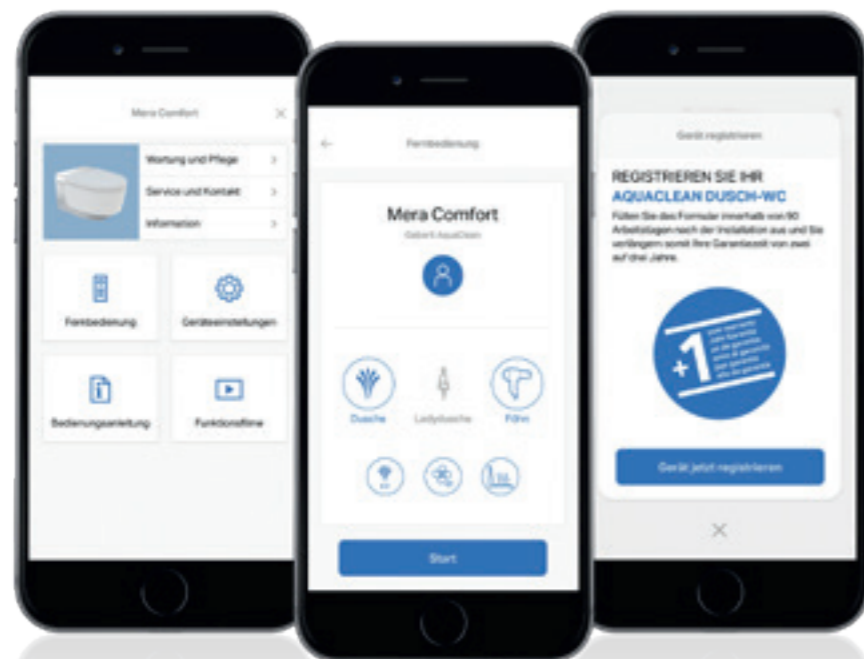

DIGITAL SUPPORT

MORE FLEXIBILITY FOR YOU

The Geberit Home app transforms any compatible smartphone into a remote control for AquaClean shower toilets. All functions can be carried out and saved via the app, and even software updates are quick and easy. The in-app video clips also provide ingenious tips and tricks for maintenance and care.

HOME COMFORTS

If you have any problems with your AquaClean shower toilet, you can now get in contact with our technical team via the Home App, who can access your toilet remotely. All you have to do is provide the access code on your screen. In most cases any issues can be solved or identified in this way and an engineer is only called out when necessary.

BENEFITS

- Operate your Geberit AquaClean shower toilet with your smartphone
- Configure personal settings on your appliance
- Save your personal settings
- Access helpful information about care and maintenance
- Watch functionality videos
- Call up the user manual digitally
- Access service and contact information

The Geberit Home App can also be used for other Geberit products like e.g. the Geberit DuoFresh odour extraction, or the mirror cabinets with ComfortLight.

EXCEPTIONAL SERVICE, NEAR OR FAR