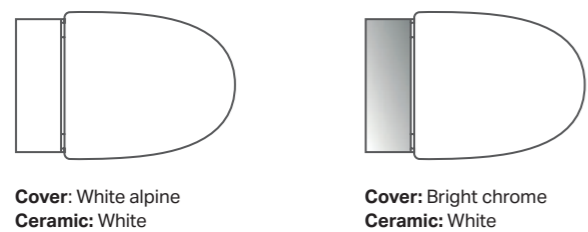

AQUACLEAN MERA COMFORT AND CLASSIC EQUIPMENT

	WHIRLSPRAY SHOWER TECHNOLOGY		RIMLESS CERAMIC PAN WITH TURBOFLUSH TECHNOLOGY
	REMOTE CONTROL		REMOTE CONTROL APP
	INDIVIDUALLY ADJUSTABLE SPRAY ARM POSITION		ADJUSTABLE WATER SPRAY TEMPERATURE
	OSCILLATING SPRAY		SEPARATE LADY SHOWER
	WARM AIR DRYER		ODOUR EXTRACTION UNIT
	QUICK RELEASE FOR TOILET LID AND SEAT		USER RECOGNITION
	DESCALING FUNCTION		ECONOMY MODE
	MAINS CONNECTION REQUIRED		

ADDITIONAL COMFORT FUNCTIONS OF AQUACLEAN MERA COMFORT

	SEAT HEATING
	AUTOMATIC OPENING OF THE TOILET LID
	ORIENTATION LIGHT

AQUACLEAN MERA COMFORT AND CLASSIC ARE AVAILABLE IN TWO DIFFERENT DESIGNS