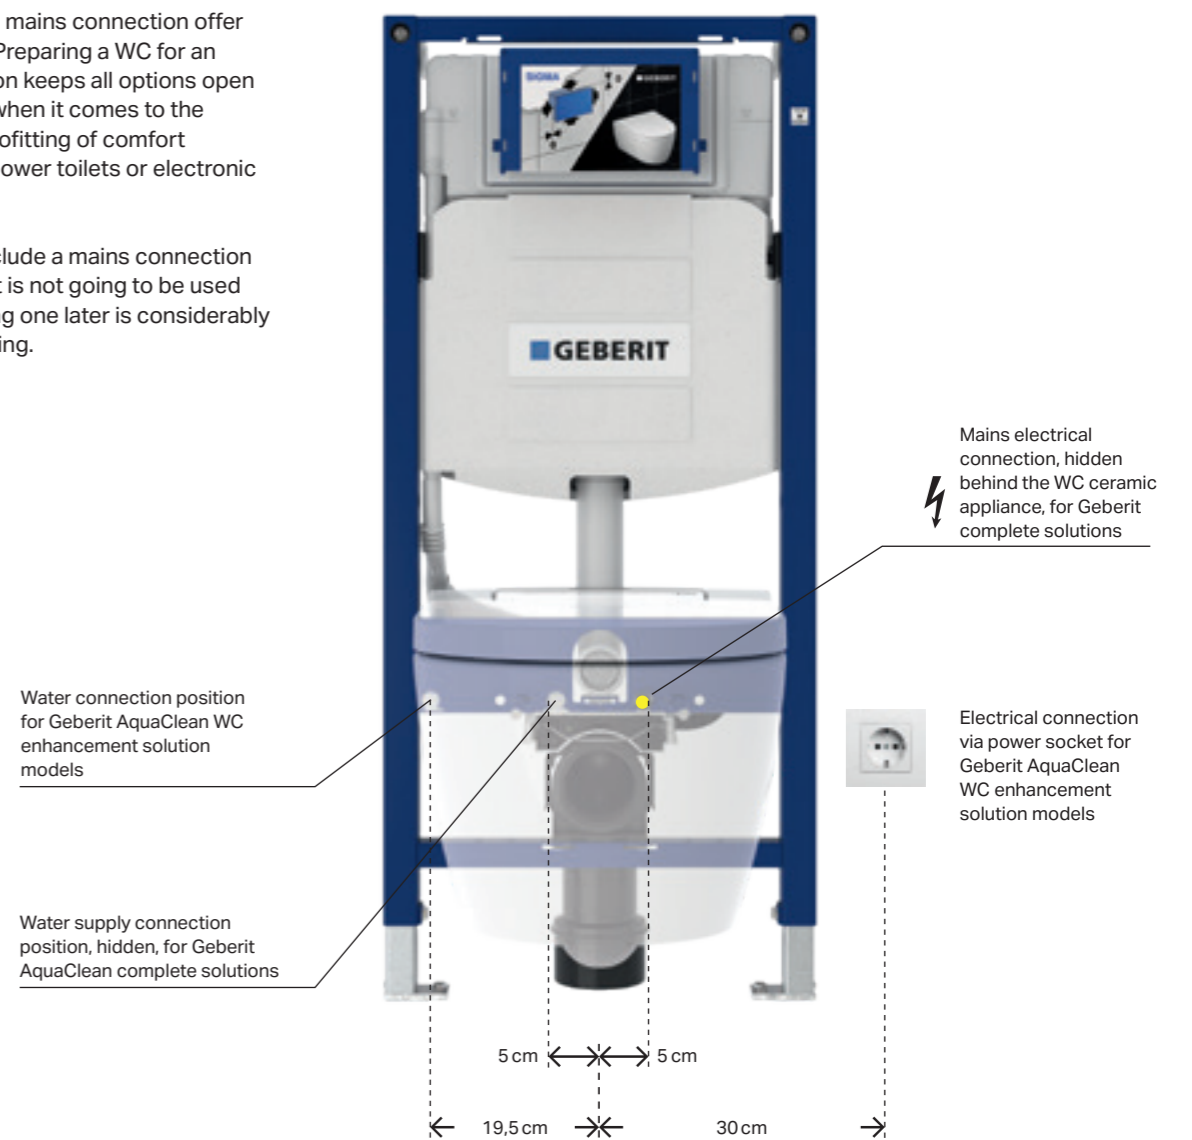

SOLUTIONS FOR ALL CONSTRUCTION SITUATIONS

A MODERN BATHROOM IN JUST A FEW HOURS

Geberit AquaClean shower toilets can be installed in virtually any constructional situation. All you need is power and a water supply connection.

Modern WCs with a mains connection offer more possibilities. Preparing a WC for an electrical connection keeps all options open for your customer when it comes to the installation and retrofitting of comfort features such as shower toilets or electronic actuator plates.

It is advisable to include a mains connection for the WC even if it is not going to be used right away, as adding one later is considerably more time-consuming.